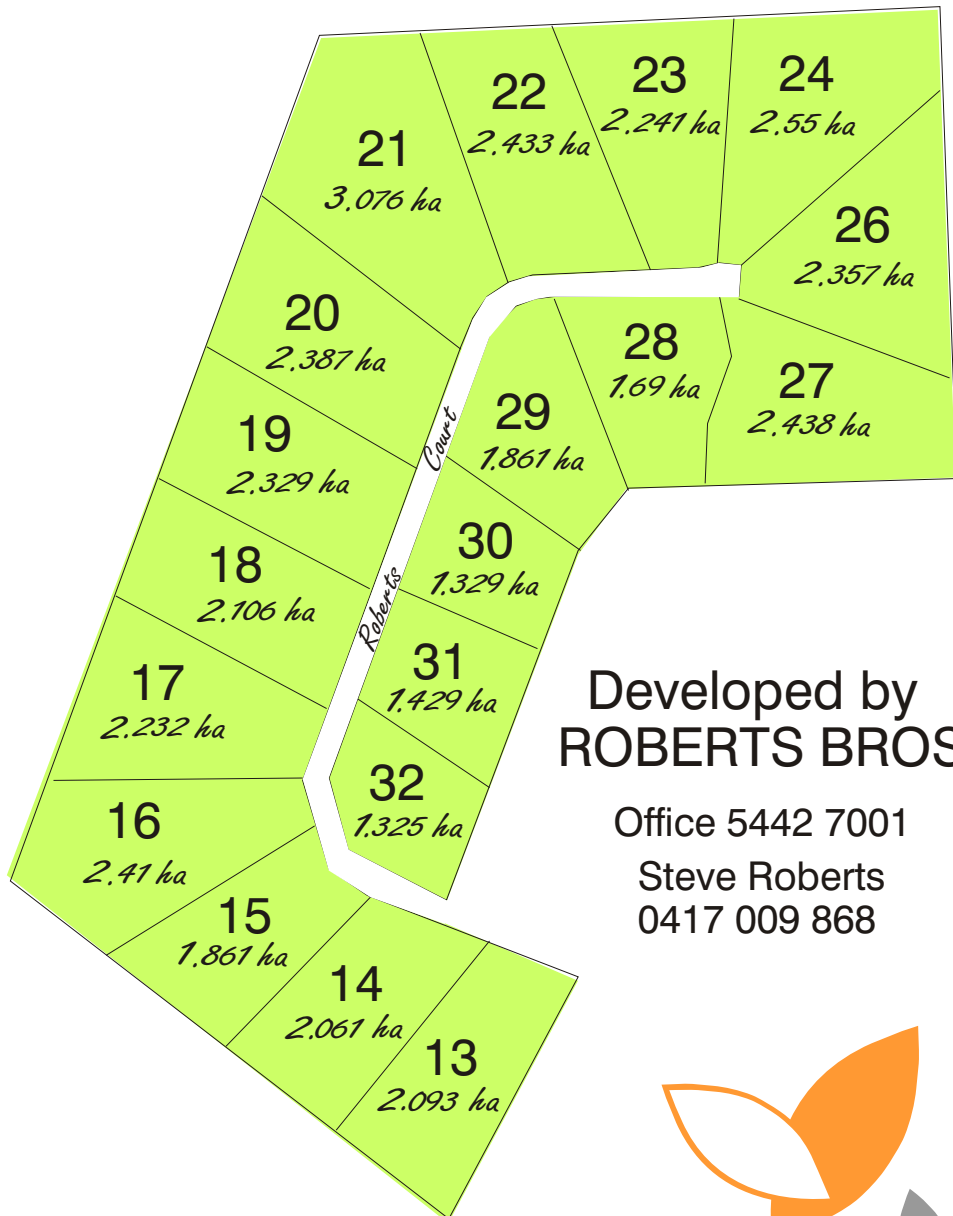

www.parkdrive.com.au

Developed by
ROBERTS BROS

Office 5442 7001
Steve Roberts
0417 009 868

parkdrive

CONTACT YOUR LOCAL AGENTS